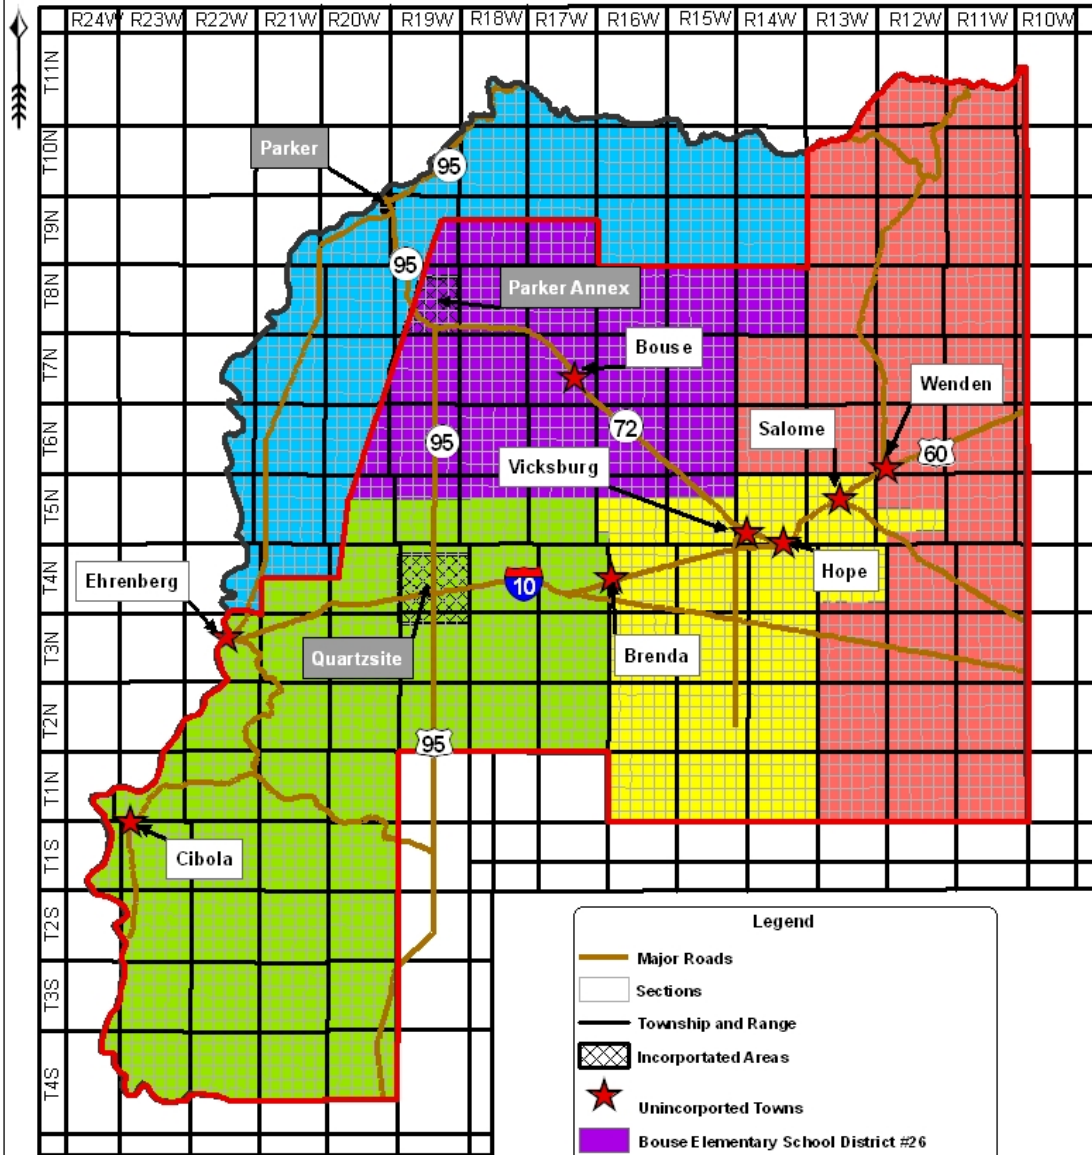

# School District Boundaries

**Disclaimer**  
 La Paz County Community Development does not guarantee the accuracy, adequacy or usefulness of any information. This information is only a graphic representation of the areas involved. La Paz County Community Development assumes no responsibility for anyone's use of this information.

- Legend**
- Major Roads
  - Sections
  - Township and Range
  - Incorporated Areas
  - Unincorporated Towns
  - Bouse Elementary School District #26
  - Parker Unified School District #27
  - Quartzsite Elementary School District #4
  - Salome Consolidated Elementary School #30
  - Wenden Elementary School District #19
  - Bicentennial Union High School District #76